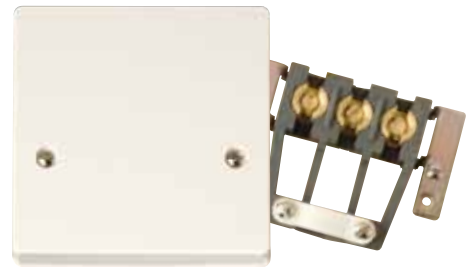

45A Cooker Control Plates • 45A Cooker Connection Plate
Dual Voltage Shaver Socket Outlet

NEW

45A Cooker Control Plates

- CMA204 45A Cooker Switch With 13A Switched Socket Outlet
- CMA205 45A Cooker switch With 13A Switched Socket Outlet And Neons

45A Cooker Control Plates (White Rockers)

- CMA504 45A Cooker Switch With 13A Switched Socket Outlet **NEW**
- CMA505 45A Cooker switch With 13A Switched Socket Outlet And Neons **NEW**

45A Cooker Connection Plate

- CMA215 45A Cooker Connection Plate

CMA215