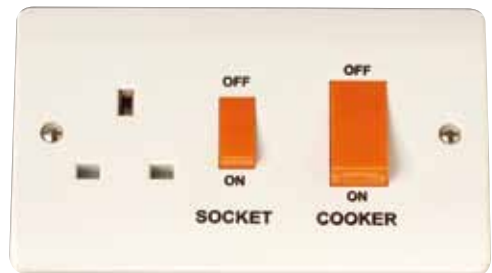

CMA204

Dual Shaver Socket Outlet

1. CMA100 Dual voltage shaver socket outlet - 115/230V
2. CLICK dual voltage shaver outlets incorporate a double wound isolating transformer rated 20Va at 230V or 115V and meets BS EN 61558-2-5: 1998 making it safe for use in bathrooms.