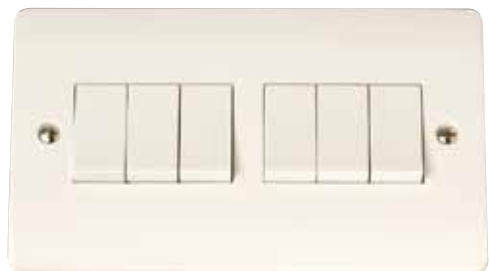

See MiniGrid modules catalogue

CMA010

CMA012

CMA013

CMA019

CMA105

switches

10AX Plate Switches (Modular)

10AX Architrave Switches (Modular)

CMA027

CMA110

CMA171

CMA172

10AX Plate Switches (Modular)

CMA025	10AX Intermediate Switch
CMA026	10AX 1 Gang 2 Way Keyswitch
CMA027	10AX 1 Gang 1 Way Retractive Switch 'Bell'
CMA110	10AX 1 Gang DP 'Emergency Test' Keyswitch