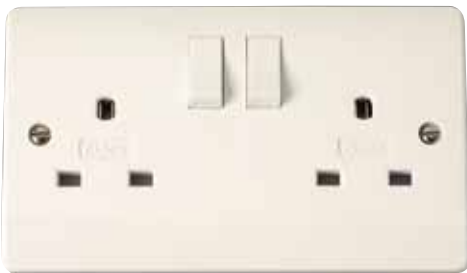

sockets

13A Non-Standard Socket Outlets & Plugs

Round Pin Socket Outlets

13A Switched Non-Standard Socket Outlets & Plugs

CMA935	13A 1 Gang Switched Non-Standard Socket Outlet
CMA936	13A 2 Gang Switched Non-Standard Socket Outlet

13A Fused Non-Standard Resilient Plug

PA380WH	13A Fused Non-Standard Plug - White
PA380RD	13A Fused Non-Standard Plug - Red

CMA936
Non-standard socket