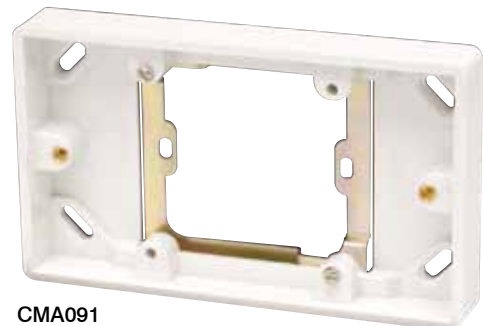

CMA081

CMA084

CMA089

CMA175

CMA176

CMA091

CLICK[®] essentials

As we continue to expand the number and style of our wiring accessory ranges, each of these ranges is supported by our general essentials range of products comprising the following product groups:

- Floor media and socket outlets
- Metal clad range
- Leisure 'beige' range
- Red accessories
- Telephone and data accessories
- Pull cord switches
- Moulded and brass lamp holders
- Metal knock-out boxes
- Dry lining boxes
- Longer plate fixing screws
- Junction boxes
- Link boxes
- Cable clips
- Extension cables
- Connector strips
- Ceramic connectors
- Plugs and fuses

Essential products for any installation

flush mounting boxes

Cavity Wall Dry Lining Boxes

'Ezylink' Dry Lining Box Connector • Galvanised Steel Boxes

Cavity Wall Dry Lining Boxes

WA087P	1 Gang 35mm Deep Dry Lining Box
WA088P	2 Gang 35mm Deep Dry Lining Box
WA106P	1 Gang 47mm Deep Dry Lining Box
WA107P	2 Gang 47mm Deep Dry Lining Box
WA108P	Circular Dry Lining Box