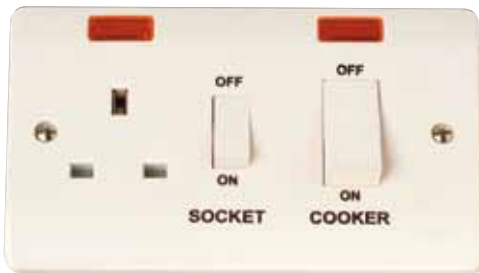

45A Cooker Control Plates • 45A Cooker Connection Plate
Dual Voltage Shaver Socket Outlet

NEW

45A Cooker Control Plates

- CMA204 45A Cooker Switch With 13A Switched Socket Outlet
- CMA205 45A Cooker switch With 13A Switched Socket Outlet And Neons

45A Cooker Control Plates (White Rockers)

- CMA504 45A Cooker Switch With 13A Switched Socket Outlet **NEW**
- CMA505 45A Cooker switch With 13A Switched Socket Outlet And Neons **NEW**

45A Cooker Connection Plate

- CMA215 45A Cooker Connection Plate

CMA215

CMA505

CMA204

Dual Shaver Socket Outlet

- CMA100 Dual voltage shaver socket outlet - 115/230V
- CLICK dual voltage shaver outlets incorporate a double wound isolating transformer rated 20Va at 230V or 115V and meets BS EN 61558-2-5: 1998 making it safe for use in bathrooms.